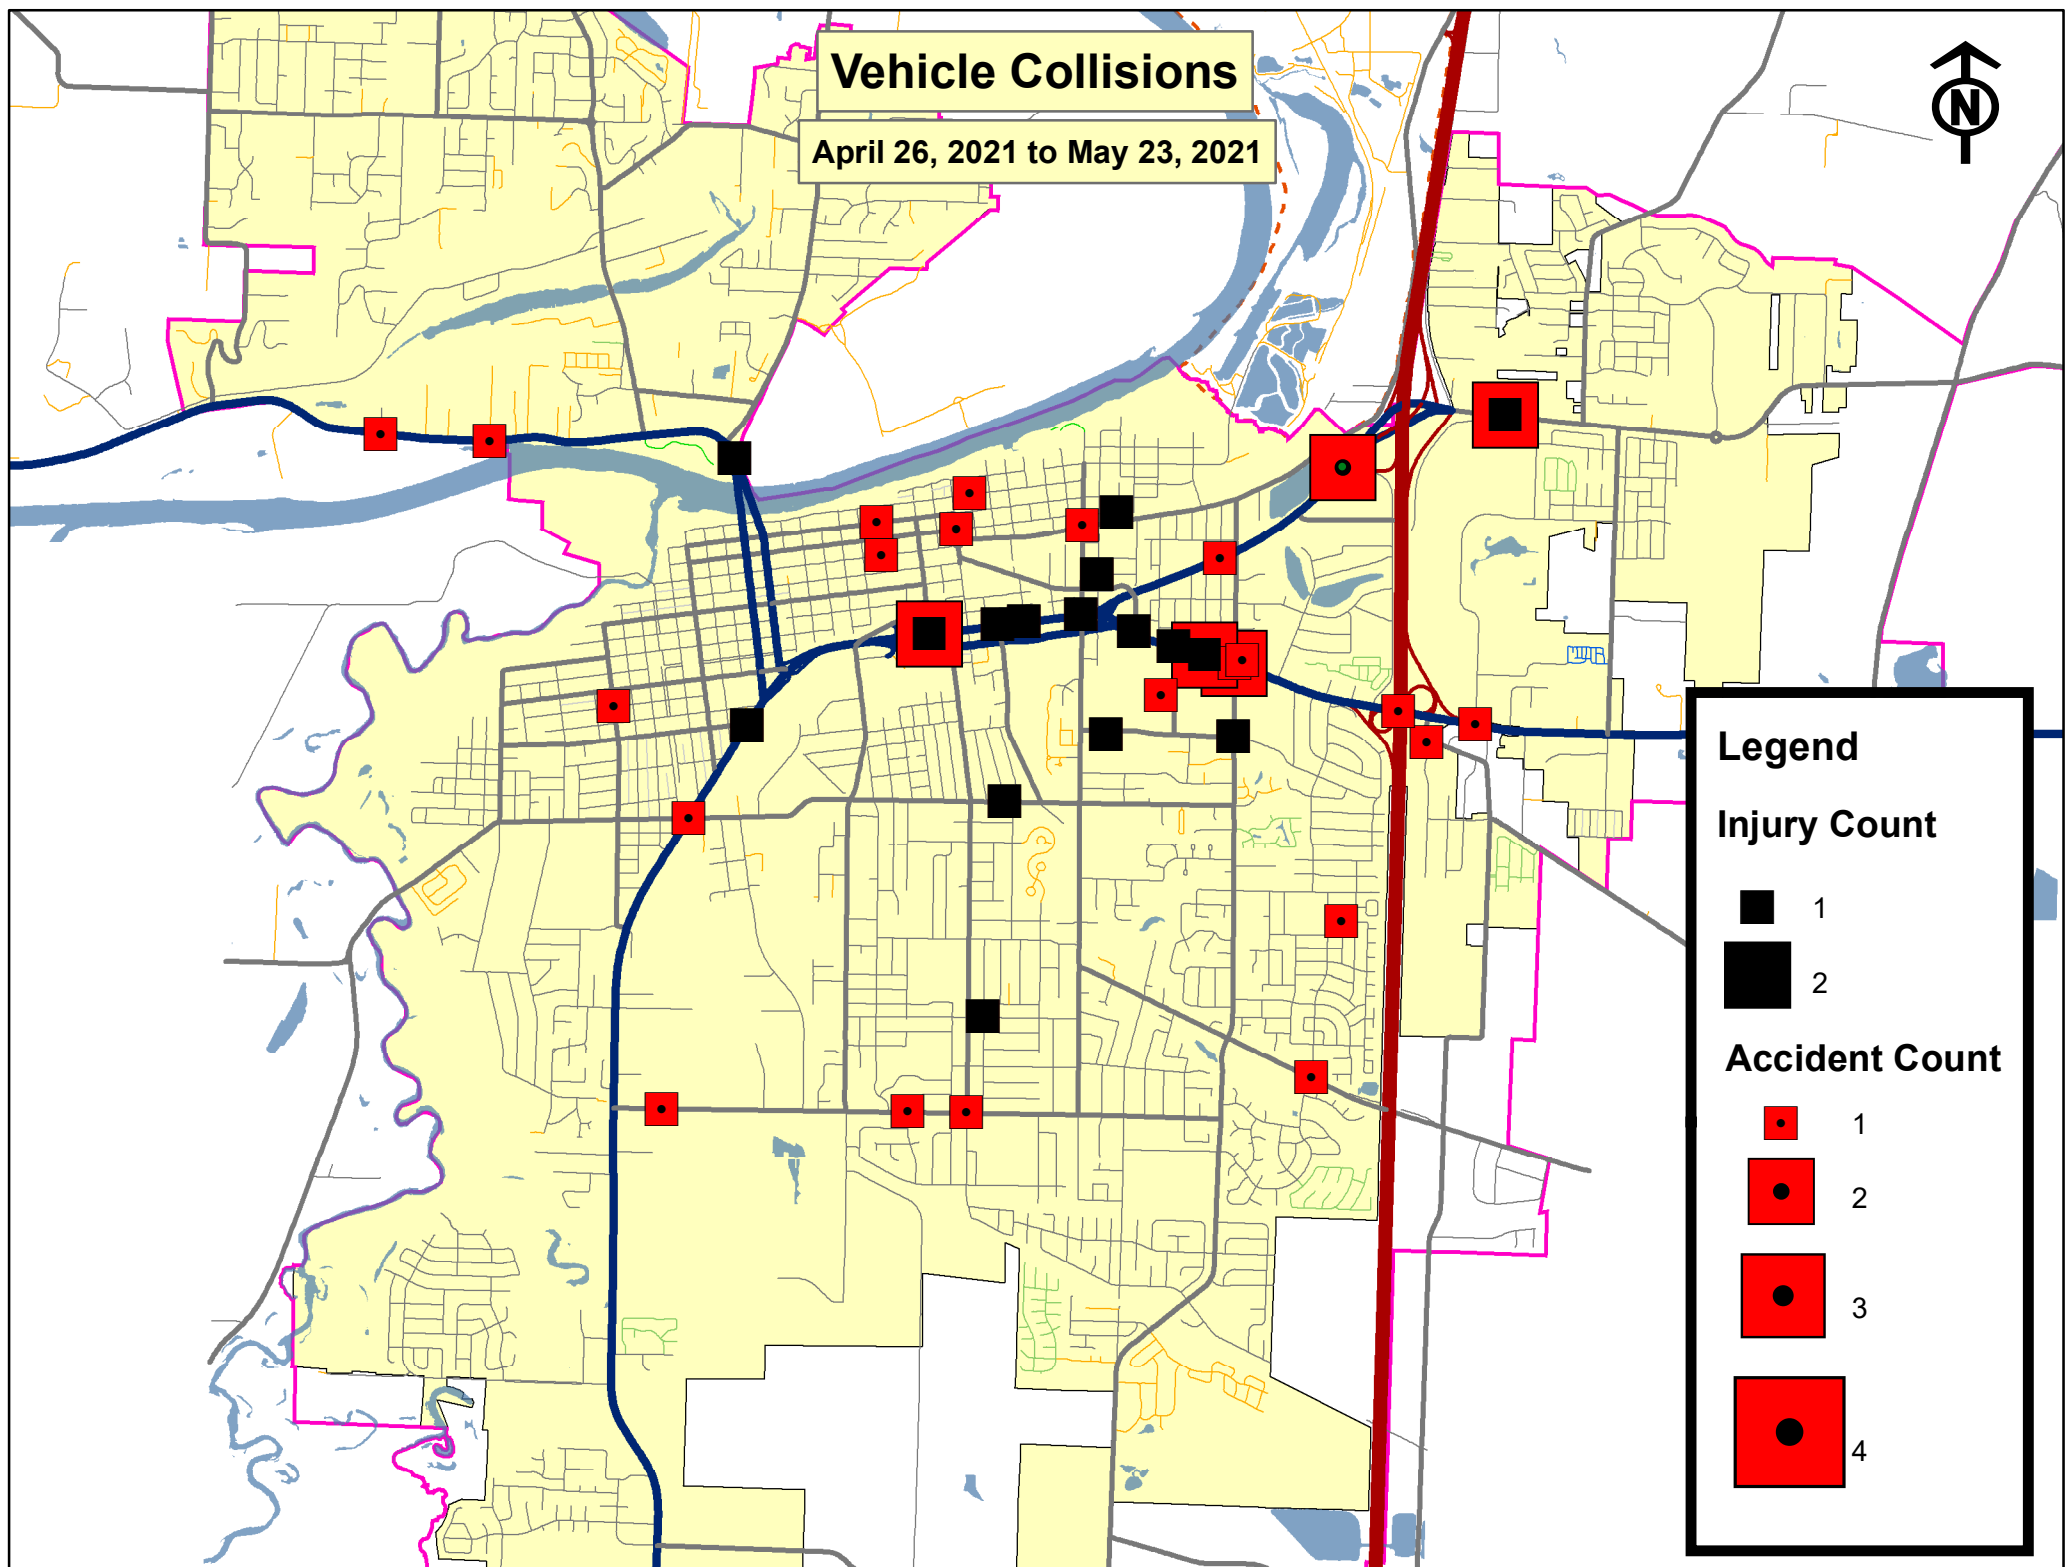

Vehicle Collisions

April 26, 2021 to May 23, 2021

Legend

Injury Count

- 1 (Small black square)
- 2 (Medium black square)

Accident Count

- 1 (Small red square)
- 2 (Medium red square)
- 3 (Large red square)
- 4 (Very large red square)